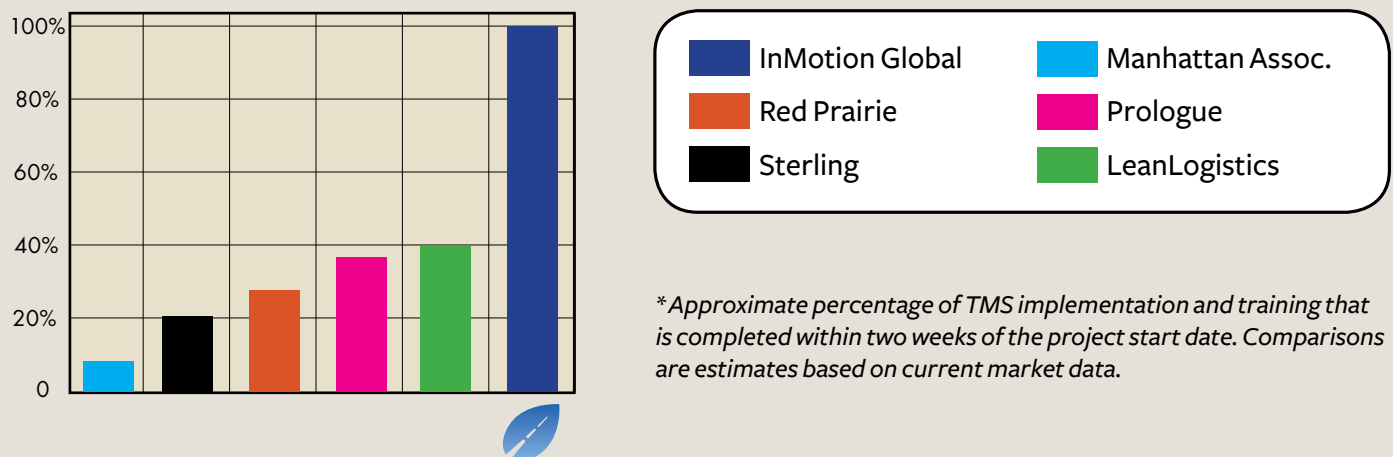

FAST FACTS ABOUT InMotion Global TMS™:

RECOGNIZED BY THE LOGISTICS INDUSTRY AS THE ONLY WEB-BASED, FULLY HOSTED TMS THAT OFFERS:

- The most innovative feature set on the market
- The easiest-to-use interface... built on 100 percent ASP.NET architecture
- The overall best value on the market today

TMS Value Comparison

Rapid implementation provides best **Time-to-Market Savings** in the industry

Implementation Success Rate*

*Approximate percentage of TMS implementation and training that is completed within two weeks of the project start date. Comparisons are estimates based on current market data.