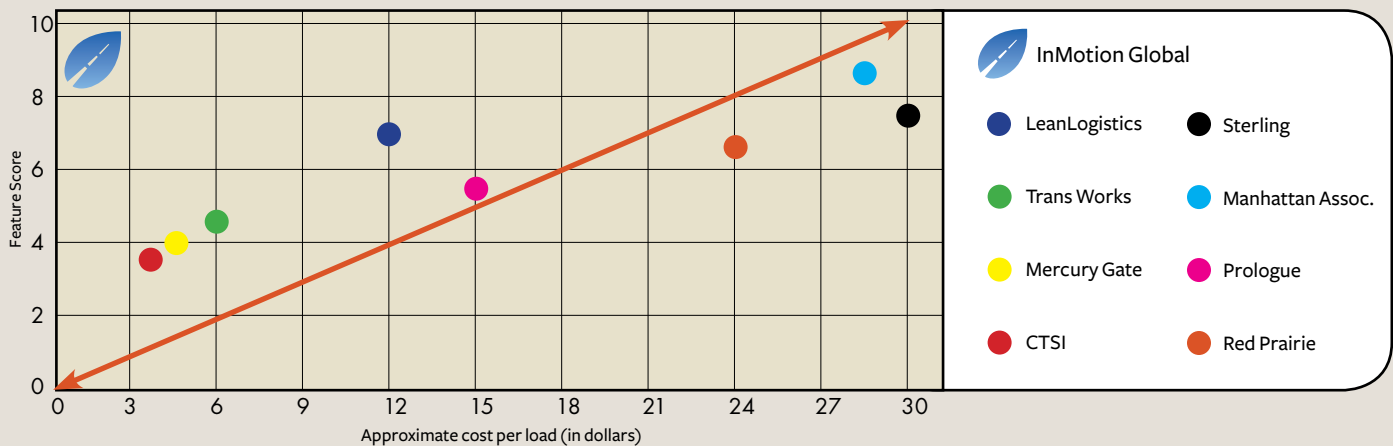

FAST FACTS ABOUT InMotion Global TMS™:

RECOGNIZED BY THE LOGISTICS INDUSTRY AS THE ONLY WEB-BASED, FULLY HOSTED TMS THAT OFFERS:

- The most innovative feature set on the market
- The easiest-to-use interface... built on 100 percent ASP.NET architecture
- The overall best value on the market today

TMS Value Comparison

Rapid implementation provides best **Time-to-Market Savings** in the industry

Implementation Success Rate*

*Approximate percentage of TMS implementation and training that is completed within two weeks of the project start date. Comparisons are estimates based on current market data.